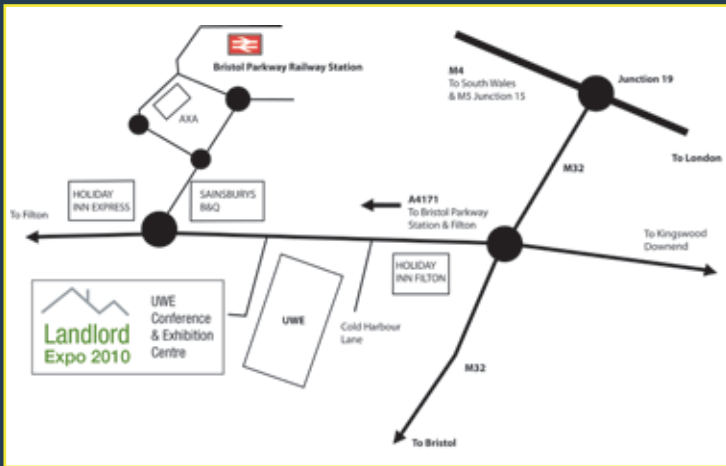

THE SOUTHWEST'S BIGGEST LANDLORD EXPO

ALL A LANDLORD
NEEDS TO KNOW

WEDNESDAY 28th APRIL 2010 12.00pm - 7.00pm

NEW VENUE - BIGGER AND BETTER THAN EVER!

University of the West of England, Exhibition and Conference Centre
UWE North Entrance, Filton Road, Stoke Gifford, Bristol, BS34 8QZ

FREE ENTRY TO ALL VISITORS

Fast-track register at www.landlordexpo.co.uk
or just turn up on the day

TENTH ANNIVERSARY EVENT

Ten reasons to attend the Expo:

- 1 It's free
- 2 The largest landlord expo in the South West
- 3 Over 40 commercial exhibitors
- 4 All a landlord needs to know under one roof
- 5 All relevant local authority departments present
- 6 Exhibition open from 12 noon till 7pm; seven hours of free advice and information for your business as a landlord
- 7 Exciting new location; the largest exhibition venue in the South West
- 8 Ten different free seminar subjects of interest to landlords
- 9 Complimentary refreshments available throughout the day
- 10 Organised by the four west of England local authorities purely for the benefit of landlords.